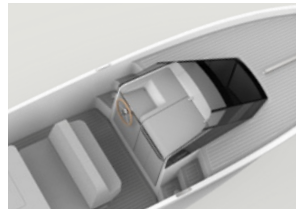

Options

HULL

Painted hull

Laser Wire cool blue, thin hull light

DECK

Painted deck

Synthetic teak in cockpit

Teak on fore deck and steps