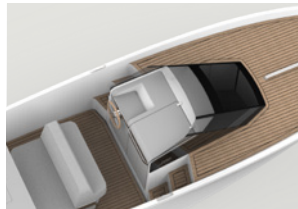

Options

HULL

Painted hull

Laser Wire cool blue, thin hull light

DECK

Painted deck

Synthetic teak in cockpit

Teak on fore deck and steps