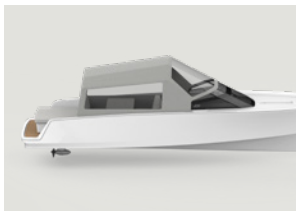

Big sprayhood for cockpit