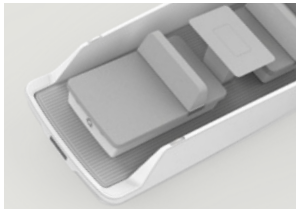

Options

HULL

Painted hull

Laser Wire cool blue, thin hull light

DECK

Painted deck

Synthetic teak in cockpit

Teak on fore deck and steps