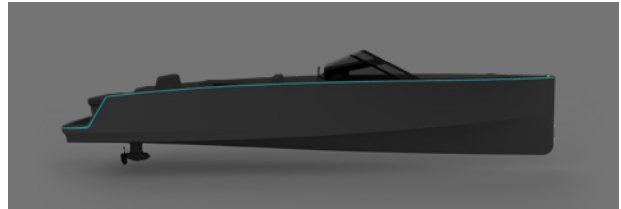

Mechanical

PROPULSION	2x Torqeedo Cruise 10.0 FP Pod 10.0 kW Electric motors
BATTERIES.....	30kWh Lithium battery pack
CHARGERS	Shore charger 220VAC for overnight charging
STEERING.....	Fully electric individually rotating Pods, steer-by-wire and joystick

Options

HULL

Painted hull

Laser Wire cool blue, thin hull light

DECK

Painted deck

Synthetic teak in cockpit

Teak on fore deck and steps