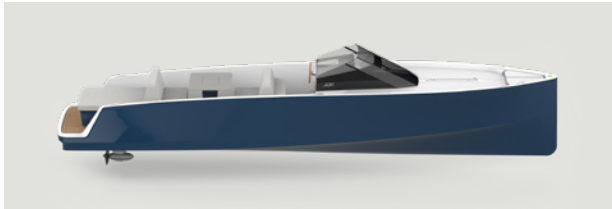

Options

HULL

Painted hull