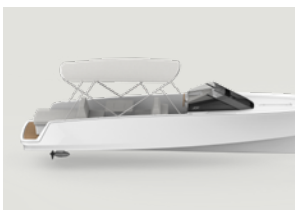

Deck and Cabin

DECK	White gelcoat with non-skid coating
COCKPIT SOLE	Natural teak FSC certified (optional synthetic teak)
BATHING LADDER.....	Retracting stainless steel ladder
CLEATS	Low profile stainless steel pull-up cleats (6)
SEATING	Two seats on helm station and four seats around the table
SUN DECK	Sunbathing platform for two persons aft
CABIN WINDOWS	Darkened and hardened 6mm safety glass
CABIN CUSHIONS	Comfortable and dual-purpose (can be used on front deck)
COCKPIT CUSHIONS	Water resistant Sunbrella fabric
FLAG POLE	Teak flag pole

Options

HULL

Painted hull

Laser Wire cool blue, thin hull light

DECK

Painted deck

Synthetic teak in cockpit

Teak on fore deck and steps

Synthetic teak on fore deck and steps

Anchor with electric windlass

Small sprayhood for steering position

Big sprayhood for cockpit position

Bimini with SST frame

Carbon fiber hard top

Removable sun awning with carbon fiber supports