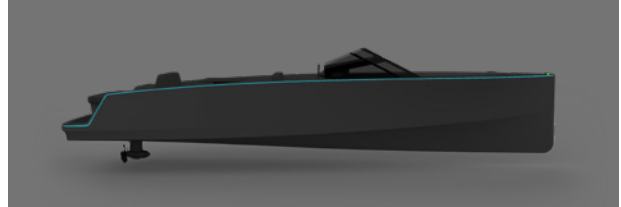

Options

HULL

Painted hull

Laser Wire cool blue, thin hull light

DECK

Painted deck

Synthetic teak in cockpit

Teak on fore deck and steps