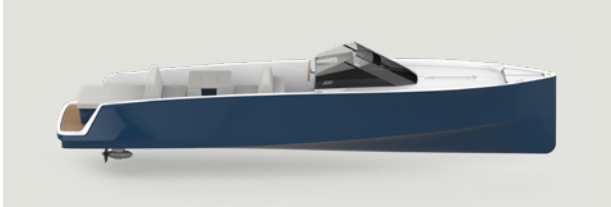

Options

HULL

Painted hull