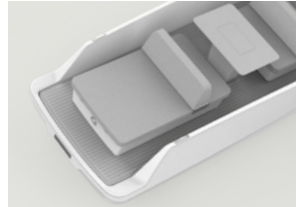

Options

HULL

Painted hull

Laser Wire cool blue, thin hull light

DECK

Painted deck

Synthetic teak in cockpit

Teak on fore deck and steps