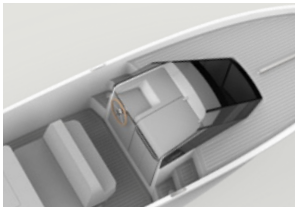

Options

HULL

Painted hull

Laser Wire cool blue, thin hull light

DECK

Painted deck

Synthetic teak in cockpit

Teak on fore deck and steps