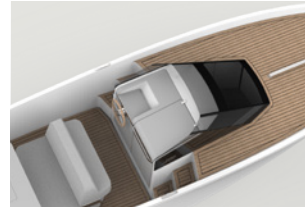

Deck and Cabin

DECK	White gelcoat with non-skid coating
COCKPIT SOLE	Natural teak FSC certified (optional synthetic teak)
BATHING LADDER.....	Retracting stainless steel ladder
CLEATS	Low profile stainless steel pull-up cleats (6)
SEATING	Two seats on helm station and four seats around the table
SUN DECK	Sunbathing platform for two persons aft
CABIN WINDOWS	Darkened and hardened 6mm safety glass
CABIN CUSHIONS	Comfortable and dual-purpose (can be used on front deck)
COCKPIT CUSHIONS	Water resistant Sunbrella fabric
FLAG POLE	Teak flag pole

Options

HULL

Painted hull

Laser Wire cool blue, thin hull light

DECK

Painted deck

Synthetic teak in cockpit

Teak on fore deck and steps