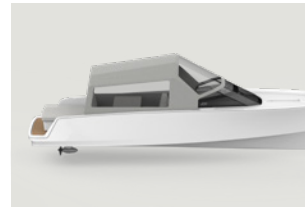

Big sprayhood for cockpit position