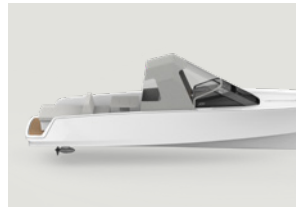

Small sprayhood for steering position